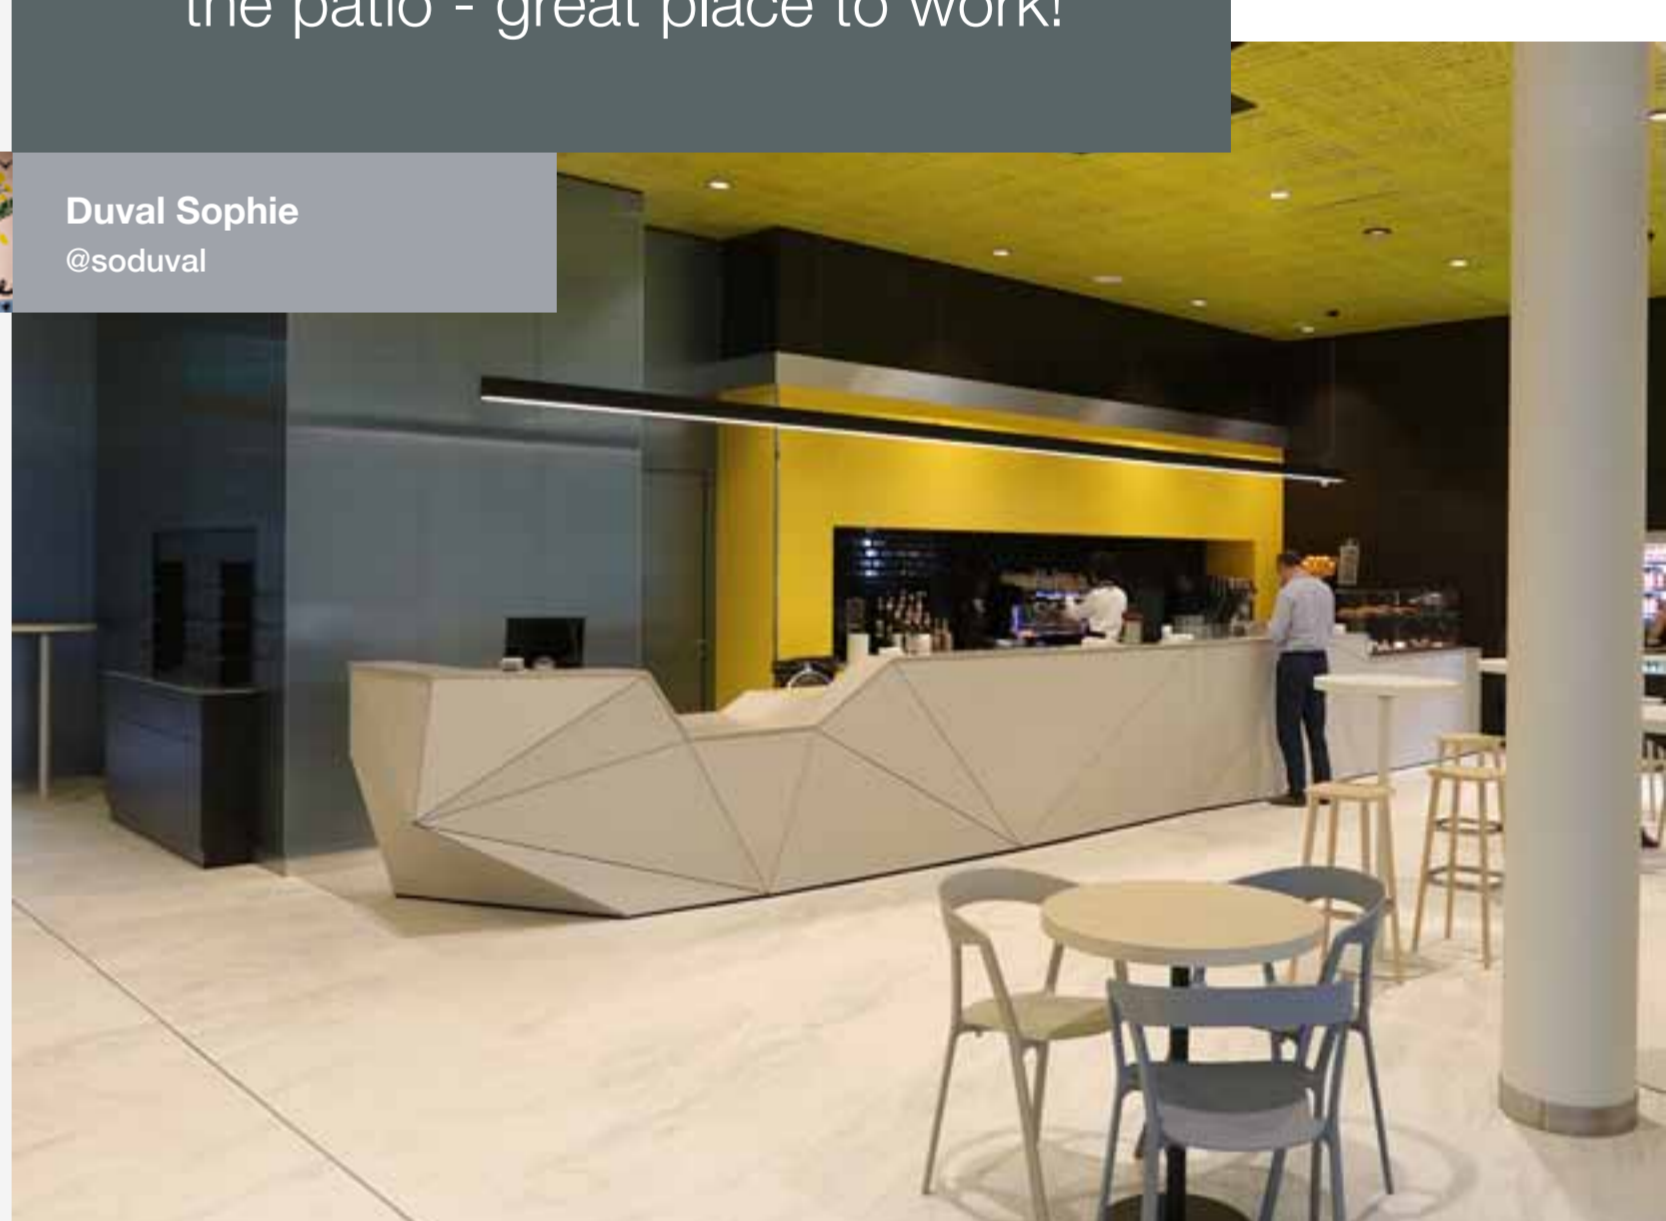

Duval Sophie @soduval

45

Café areas